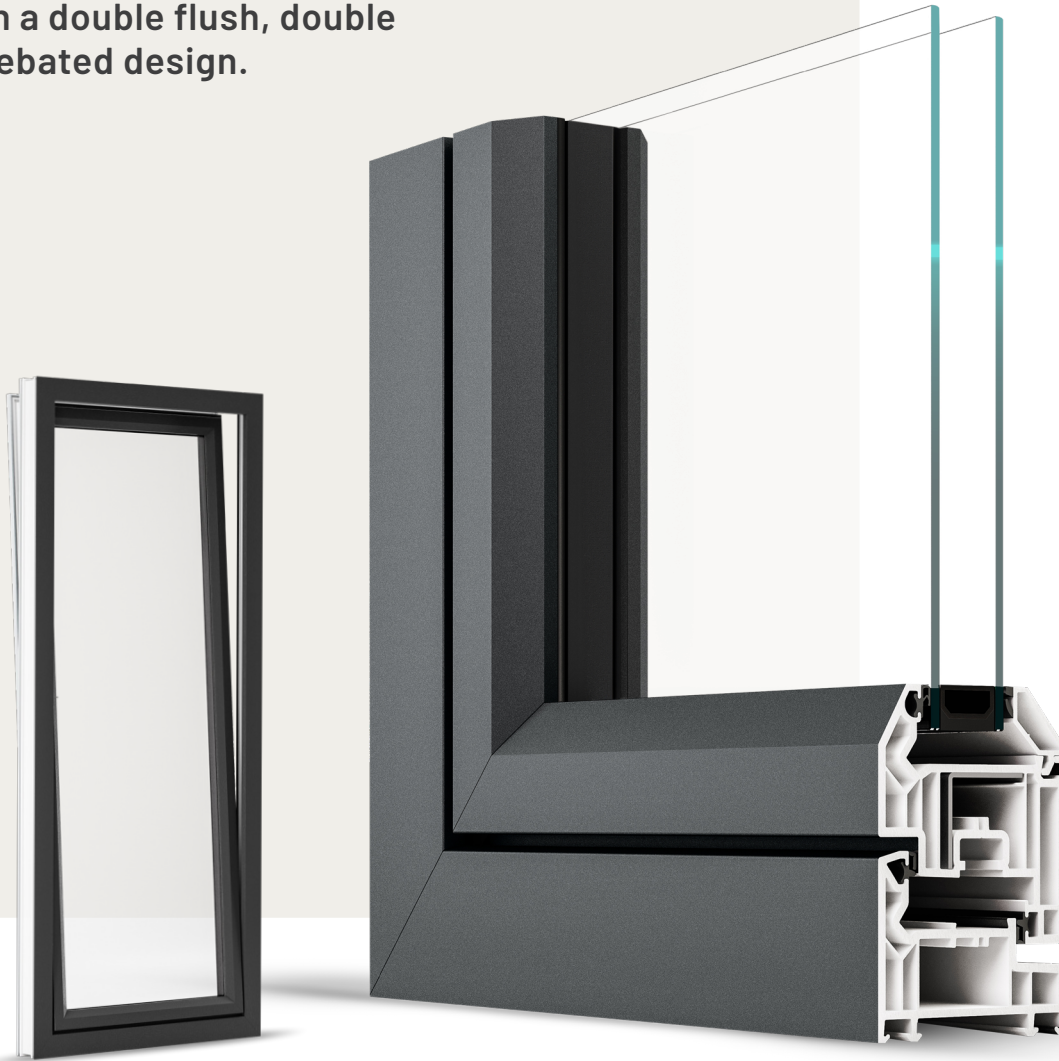

# Tilt & Turn Window

The OMNIA Tilt and Turn window combines sleek aesthetics with practical performance in a double flush, double rebated design.

U-Values  
with Triple  
Glazing as low as:

0.79  
W/m<sup>2</sup>K

### Window type: Top hung

Max sash sizes (wxh)	1200mm x 2100mm
Air permeability	Class 4
Water tightness	Class 9A
Resistance to wind	A5
Exposure category	2000+